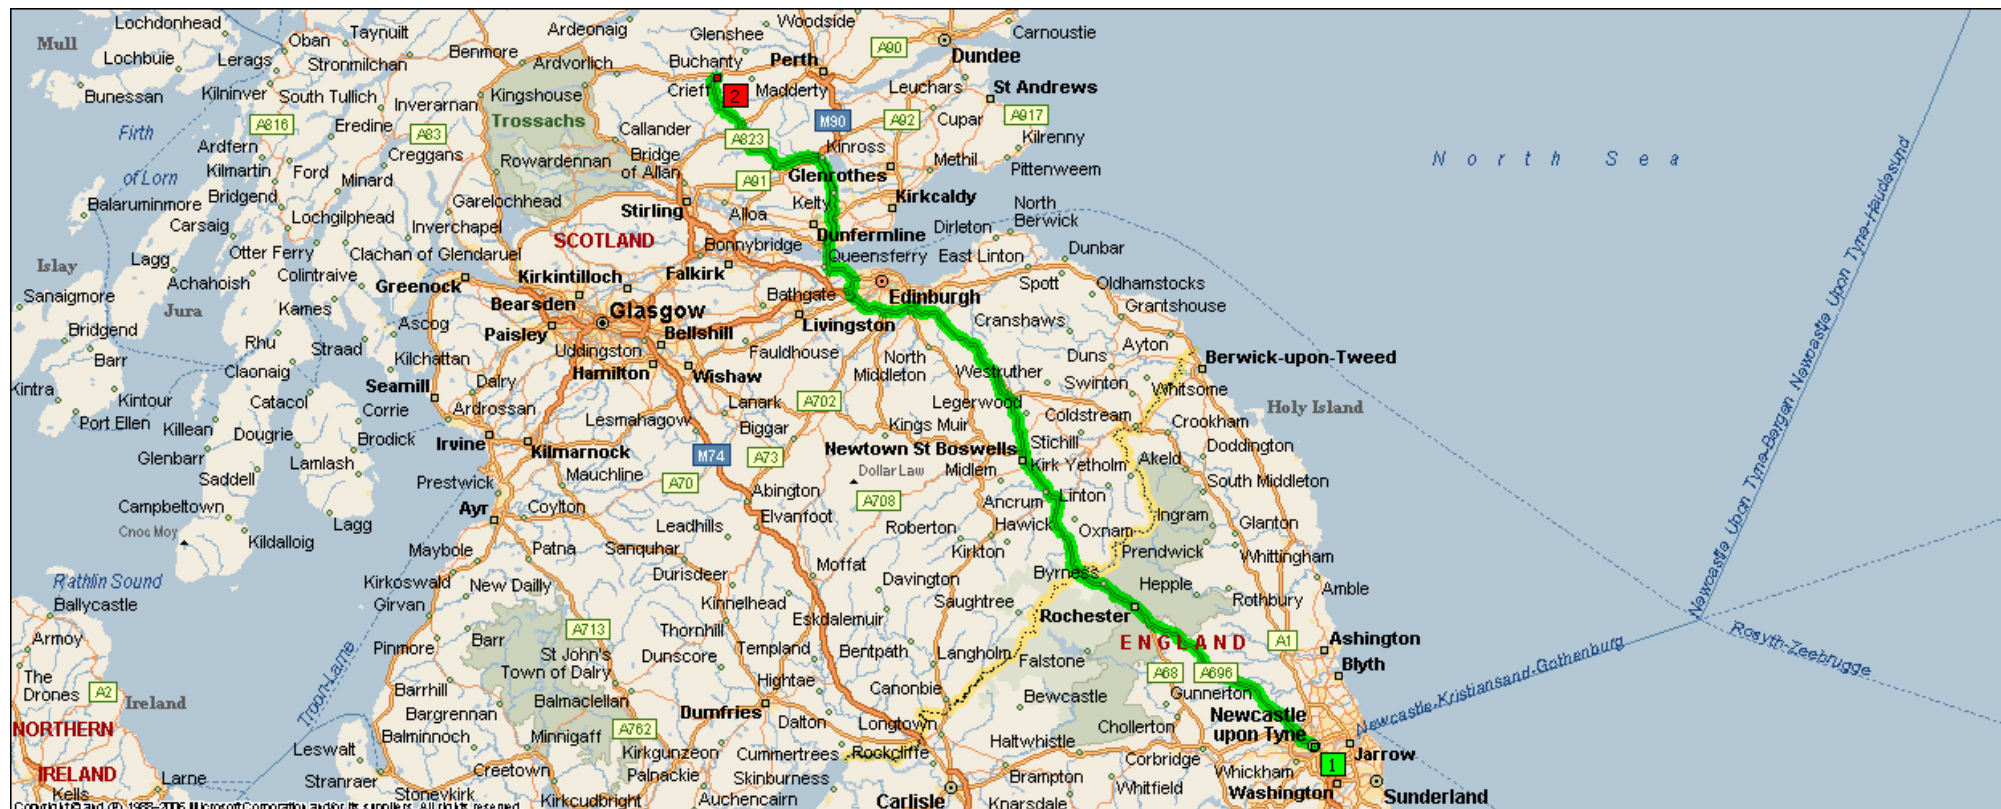

Newcastle Upon Tyne-Ijmuiden, North Shields NE29 6 to Murraypark Hotel

From: Newcastle Upon Tyne-Ijmuiden, North Shields NE29 6 To: Murraypark Hotel

Driving Distance: 254,3 kilometres Time: 3 hours, 2 minutes

Time	Distance	Instruction
9:00	0,0	1 Depart Newcastle Upon Tyne-Ijmuiden, North Shields NE29 6 on B1307 [St Marys Place] (West) for 80 m
9:00	0,1	Bear RIGHT (North-West) onto B1307 [Northumberland Street] for 0,2 km
9:00	0,3	Turn LEFT (West) onto B1318 [Claremont Road] for 0,6 km
9:01	0,9	At roundabout, take the FIRST exit onto Claremont Road for 1,3 km
9:02	2,2	Keep RIGHT onto Ramp for 70 m
9:03	2,3	Keep STRAIGHT onto Local road(s) for 20 m
9:03	2,3	Take Ramp onto A167 for 1,1 km
9:03	3,4	At roundabout, take the SECOND exit onto A167 [Ponteland Road] for 1,6 km
9:05	5,0	At roundabout, take the SECOND exit onto A167 [Redcliffe Way] for 0,4 km
9:05	5,4	At roundabout, take the SECOND exit onto A696 for 5,7 km towards A696 / Jedburgh / Ponteland / Airport
9:08	11,1	At roundabout, take the SECOND exit onto A696 [Ponteland Road] for 42,3 km
9:39	53,4	Bear RIGHT (North-West) onto A68 for 102,8 km
10:52	156,2	Turn RIGHT (East) onto A6094 [High Street], then immediately turn LEFT (North-West) onto A68 [Edinburgh Road] for 1,7 km
10:54	157,9	At roundabout, take the SECOND exit onto A720 [The City of Edinburgh Bypass] for 17,2 km