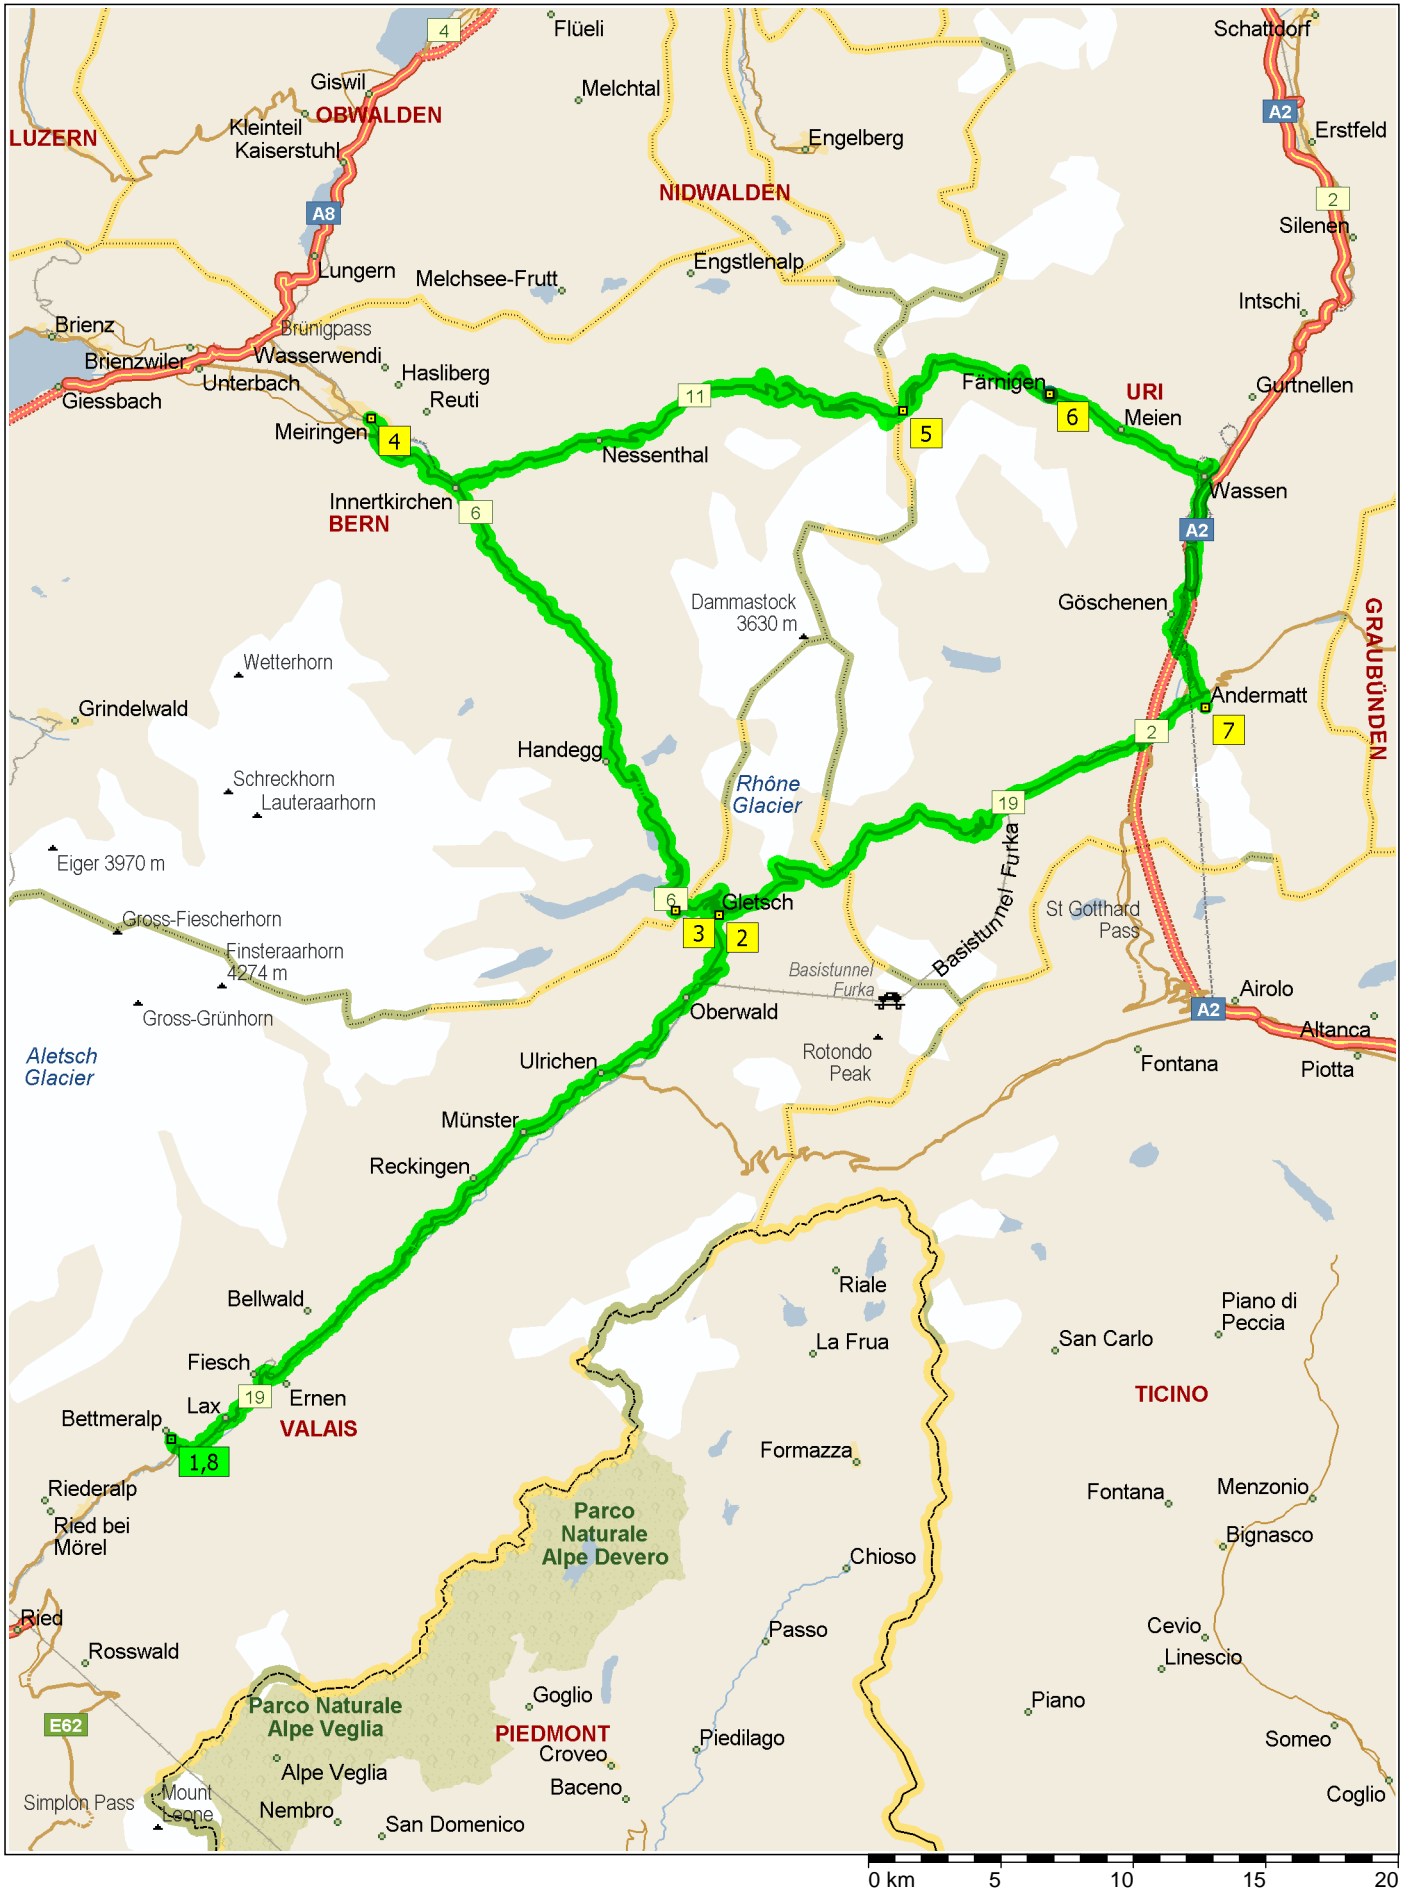

Betten to Betten

206,6 kilometres; 6 hours, 58 minutes

0 km 5 10 15 20

10:00	0,0 km	1 Depart Betten on Local road(s) (South-East) for 0,3 km
10:01	0,3 km	Turn LEFT (East) onto 19 for 36,8 km
10:37	37,1 km	2 At Gletsch, return East on 19 for 0,6 km
10:38	37,7 km	Turn RIGHT (North) onto 6 for 6,0 km
10:44	43,8 km	3 Arrive Grimselpass [Grimselpass, 3999, Oberwald, Schweiz]
11:14	43,8 km	Depart Grimselpass [Grimselpass, 3999, Oberwald, Schweiz] on 6 [Grimselpass] (West) for 31,3 km
11:44	75,1 km	At roundabout, take the FIRST exit for 30 m
11:44	75,1 km	Exit roundabout onto Alpbachstrasse for 0,4 km
11:45	75,5 km	Bear LEFT (North) onto Rudenz for 0,2 km
11:46	75,7 km	Bear RIGHT (North) onto Bahnhofstrasse for 0,2 km
11:46	75,9 km	Turn RIGHT (North) onto Local road(s) for 40 m
11:46	76,0 km	4 Arrive Meiringen
12:46	76,0 km	Depart Meiringen on Local road(s) (South) for 40 m
12:47	76,0 km	Turn LEFT (East) onto Bahnhofstrasse for 0,2 km
12:48	76,3 km	Bear LEFT (East) onto Rudenz for 0,2 km
12:48	76,5 km	Bear RIGHT (South) onto Alpbachstrasse for 0,4 km
12:49	76,9 km	At roundabout, take the SECOND exit for 50 m
12:49	76,9 km	Exit roundabout onto 6 [11] for 5,1 km
12:54	82,1 km	Continue (East) on 11 [Hauptstrasse] for 27,8 km
13:21	109,9 km	Turn LEFT (West) onto Local road(s) for 0,1 km
13:21	110,0 km	5 At Sustenpass [Sustenpass, 6484, Wassen, Schweiz], return East on Local road(s) for 0,1 km
13:22	110,1 km	Bear LEFT (North-East) onto 11 [Sustenstrasse] for 9,1 km
13:30	119,2 km	Turn LEFT (North) onto Local road(s) for 50 m
13:30	119,3 km	6 Arrive Färnigen
15:30	119,3 km	Depart Färnigen on Local road(s) (South) for 50 m
15:31	119,3 km	Turn LEFT (East) onto 11 [Sustenstrasse] for 8,3 km
15:39	127,6 km	Turn RIGHT (South) onto 2 [Gotthardstrasse] for 9,5 km
15:48	137,1 km	Bear RIGHT (South) onto Ramp for 0,2 km
15:48	137,3 km	Continue (South-East) on Gotthardstrasse for 0,7 km
15:49	138,0 km	Continue (South) on 19 [Gotthardstrasse] for 0,2 km
15:49	138,2 km	Turn LEFT (South) onto Local road(s) for 0,4 km
15:50	138,6 km	7 At Andermatt, return North on Local road(s) for 0,4 km
15:51	139,0 km	Turn LEFT (West) onto 19 [Gotthardstrasse] for 0,9 km
15:52	139,9 km	Bear LEFT (South-West) onto 2 [19] for 2,2 km
15:54	142,1 km	Bear RIGHT (West) onto 19 [Furkastrasse] for 64,2 km
16:57	206,3 km	Turn RIGHT (North-West) onto Local road(s) for 0,3 km
16:58	206,6 km	8 Arrive Betten